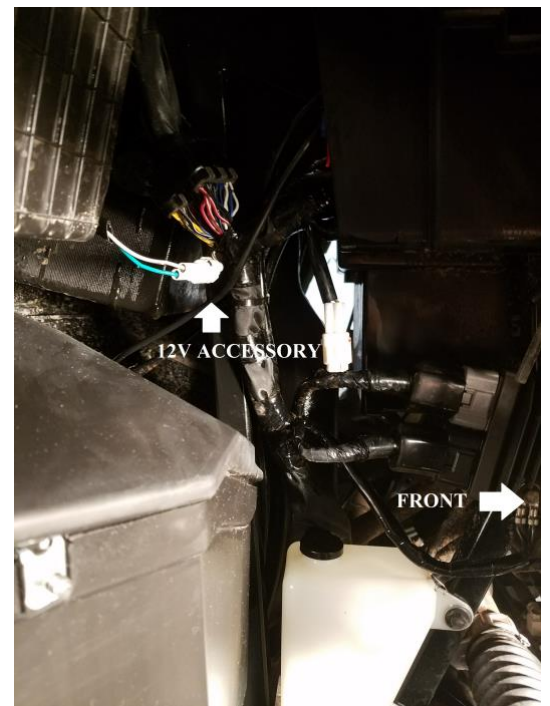

Yamaha 12 Volt Accessory Adaptor

Installation Instructions for Part No. 66010

HARDWARE INCLUDED:

Qty	Description
1	PLUG-IN PLAY WIRE ASSEMBLY
2	MALE BULLET CONNECTOR WITH COVER
2	FEMALE BULLET CONNECTOR WITH COVER

READ ALL INSTRUCTIONS CAREFULLY BEFORE INSTALLATION!

Location of 12V accessory/cigarette light plug.

ATV (right side)

Insert wiring diagram

UTV (right side)

LIMITED WARRANTY

POWERMADD warrants this product to be free from defects in material and workmanship under use for the purpose it was intended. **POWERMADD** shall not be liable for damage or injury caused by defective materials or workmanship. **POWERMADD** may elect to repair or replace this product, but is the sole judge of any defects in their product. This warranty does not cover any labor costs to remove or reinstall this product and is effect for one year from the original purchase date.