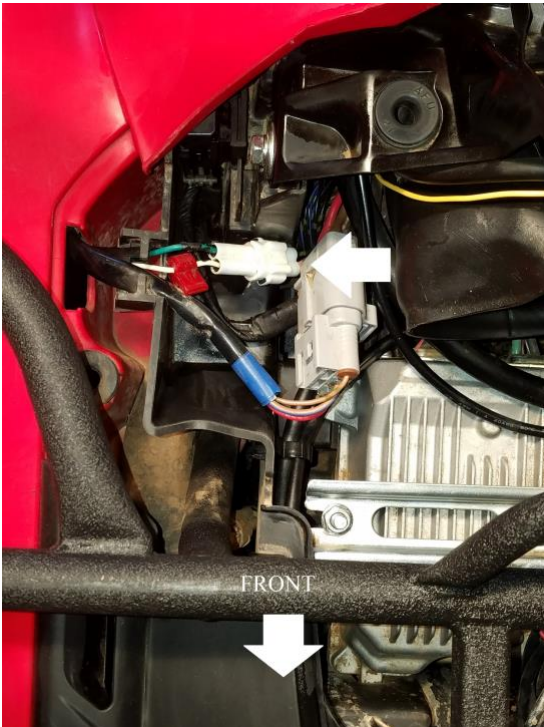

Yamaha 12 Volt Accessory Adaptor

Installation Instructions for Part No. 66010

HARDWARE INCLUDED:

Qty	Description
1	PLUG-IN PLAY WIRE ASSEMBLY
2	MALE BULLET CONNECTOR WITH COVER
2	FEMALE BULLET CONNECTOR WITH COVER

READ ALL INSTRUCTIONS CAREFULLY BEFORE INSTALLATION!

Location of 12V accessory/cigarette light plug.

ATV (right side)

Insert wiring diagram

UTV (right side)

LIMITED WARRANTY

POWERMADD warrants this product to be free from defects in material and workmanship under use for the purpose it was intended. **POWERMADD** shall not be liable for damage or injury caused by defective materials or workmanship. **POWERMADD** may elect to repair or replace this product, but is the sole judge of any defects in their product. This warranty does not cover any labor costs to remove or reinstall this product and is effect for one year from the original purchase date.